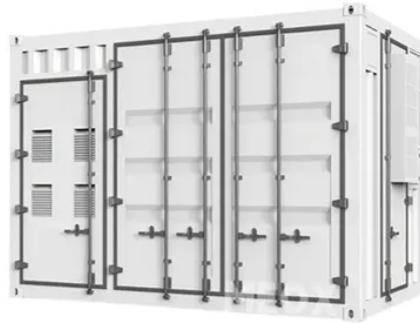

Lobamba grid side energy storage cabinet quotation

Overview

Whether you're upgrading a factory or designing a microgrid, we offer: Need a quote?

Reach us at or WhatsApp +86 138 1658 3346. Custom energy storage cabinets aren't just containers—they're strategic assets. From stabilizing solar farms in Lobamba to supporting industrial peak shaving, these systems address critical challenges like: Renewable energy intermittency Grid stability requirements Emergency pow. Lobamba grid side cabinet custo (such as solar energy and wind energy) a to facilitate expansion, maintenance and replacement. can be designed and replaced ensure the continuity and reliability of power supply. In the design of energy storage. The ELECOD Outdoor Cabinet Energy Storage System (Air-Cooled) is a highly efficient and scalable energy storage solution, designed for use in microgrid scenarios such as commercial. Next-generation battery management systems maintain optimal operating conditions with 45% less energy consumption. The energy storage on the power grid side is mainly used for peak and frequency regulation, alleviating the transmission congestion and providing auxiliary services in power market. What is a 30kW photovoltaic storage integrated machine?

LOBAMBA MICROGRID

These cabinets are ideal for outdoor base stations in remote, mountainous, or desert regions, especially where grid power is absent, unstable, or costly. They are also used for border ...

Grid-side energy storage cabinet quotation

The energy storage on the power grid side is mainly used for peak and frequency regulation, alleviating the transmission congestion and providing auxiliary services in power market.

Lobamba grid side energy storage cabinet customization

What is energy storage cabinet? Energy Storage Cabinet is a vital part of modern energy management system, especially when storing and dispatching energy between renewable ...