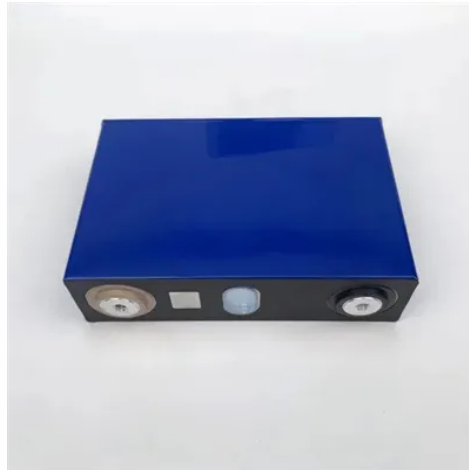

Price of outdoor communication power supply BESS in the Republic of South Africa

Overview

As of recent data, the average cost of a BESS is approximately \$400-\$600 per kWh. Here's a simple breakdown: What is a battery energy storage system (BESS)?